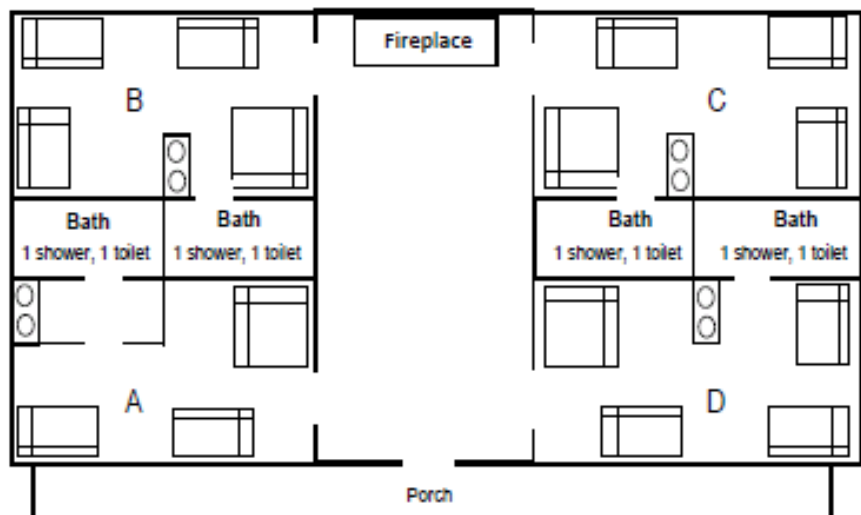

Idlewild Presbyterian Church – Fall NaCoMe 2016 Cabin/Lodging Options

Cabins 5, 6, 7, 8, & 10

Room A is handicap accessible and has 1 double and 5 twin beds in bunks. Rooms B-D have 1 double and 7 twin beds in bunks, for a total of 30 beds in the cabin. Cabin 5 has a small kitchen instead of the fireplace.

Cabin 9

Each room has 1 double and 5 twin beds in bunks, for a total of 24 beds in the cabin. Each bathroom has 1 toilet, 1 shower, and 1 sink.

Infirmery

Each room has 1 double and 2 twin beds in bunks, for a total of 6 beds in the cabin.

Cook's Cabin

Rooms A and B have 1 double and 1 twin bed. Rooms C and D have 1 double and 3 twins, 1 of which is a top bunk. There are a total of 12 beds in Cook's Cabin.