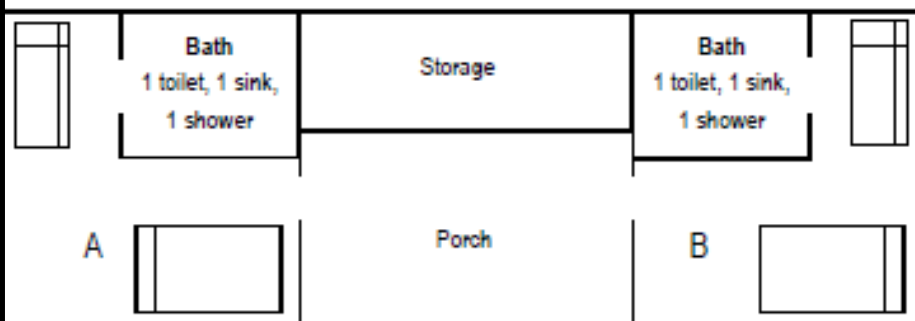

Idlewild Presbyterian Church – Fall NaCoMe 2016 Cabin/Lodging Options

Cabins 5, 6, 7, 8, & 10

Room A is handicap accessible and has 1 double and 5 twin beds in bunks. Rooms B-D have 1 double and 7 twin beds in bunks, for a total of 30 beds in the cabin. Cabin 5 has a small kitchen instead of the fireplace.

Cabin 9

Each room has 1 double and 5 twin beds in bunks, for a total of 24 beds in the cabin. Each bathroom has 1 toilet, 1 shower, and 1 sink.

Infirmery

Each room has 1 double and 2 twin beds in bunks, for a total of 6 beds in the cabin.

Cook's Cabin

Rooms A and B have 1 double and 1 twin bed. Rooms C and D have 1 double and 3 twins, 1 of which is a top bunk. There are a total of 12 beds in Cook's Cabin.