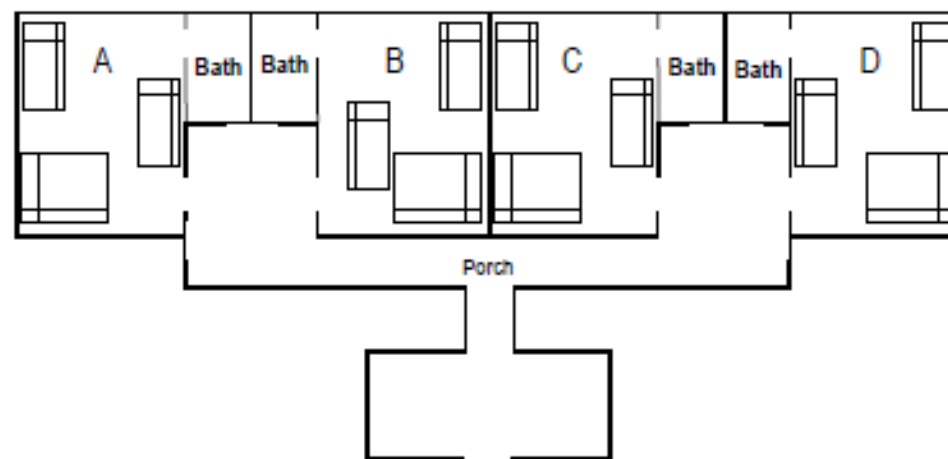

Idlewild Presbyterian Church – Fall NaCoMe 2016 Cabin/Lodging Options

Cabins 5, 6, 7, 8, & 10

Room A is handicap accessible and has 1 double and 5 twin beds in bunks. Rooms B-D have 1 double and 7 twin beds in bunks, for a total of 30 beds in the cabin. Cabin 5 has a small kitchen instead of the fireplace.

Cabin 9

Each room has 1 double and 5 twin beds in bunks, for a total of 24 beds in the cabin. Each bathroom has 1 toilet, 1 shower, and 1 sink.

Infirmery

Each room has 1 double and 2 twin beds in bunks, for a total of 6 beds in the cabin.

Cook's Cabin

Rooms A and B have 1 double and 1 twin bed. Rooms C and D have 1 double and 3 twins, 1 of which is a top bunk. There are a total of 12 beds in Cook's Cabin.