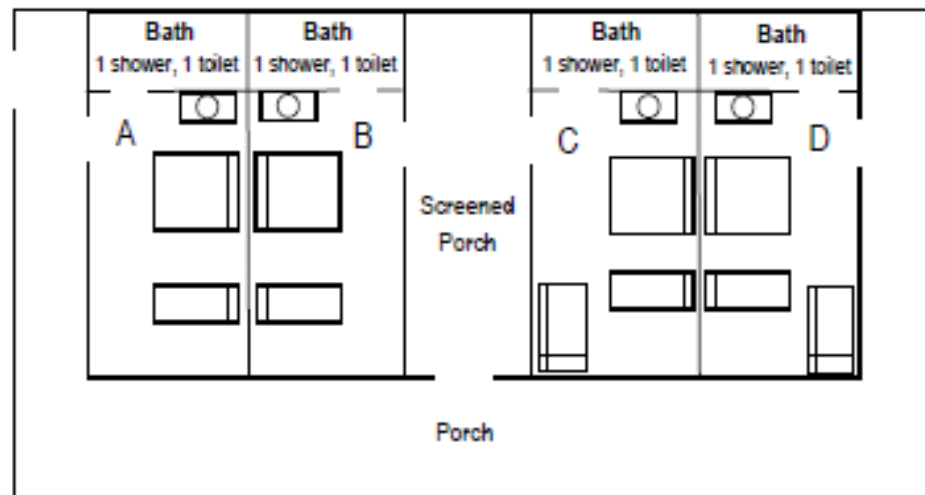

Idlewild Presbyterian Church – Fall NaCoMe 2016 Cabin/Lodging Options

Cabins 5, 6, 7, 8, & 10

Room A is handicap accessible and has 1 double and 5 twin beds in bunks. Rooms B-D have 1 double and 7 twin beds in bunks, for a total of 30 beds in the cabin. Cabin 5 has a small kitchen instead of the fireplace.

Cabin 9

Each room has 1 double and 5 twin beds in bunks, for a total of 24 beds in the cabin. Each bathroom has 1 toilet, 1 shower, and 1 sink.

Infirmery

Each room has 1 double and 2 twin beds in bunks, for a total of 6 beds in the cabin.

Cook's Cabin

Rooms A and B have 1 double and 1 twin bed. Rooms C and D have 1 double and 3 twins, 1 of which is a top bunk. There are a total of 12 beds in Cook's Cabin.